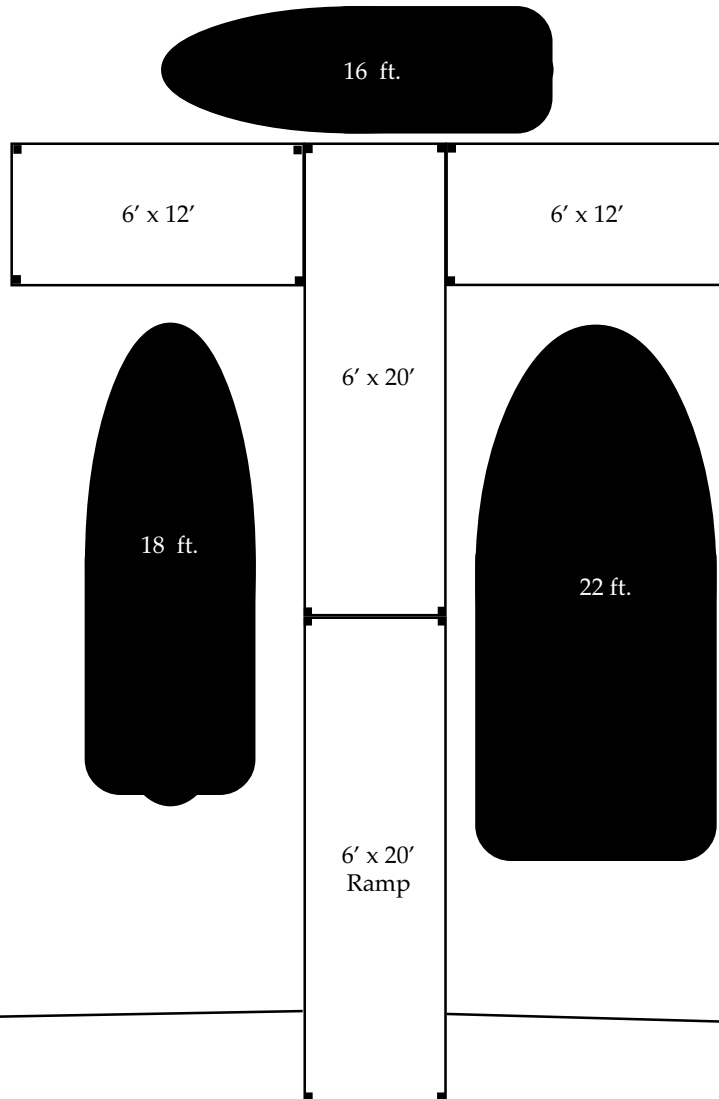

**Eco-Flote Dock #1**  
**(4 - wide)**  
**46 ft. with 20 ft. "T"**

**Eco-Flote Dock # 2**  
40 ft. (4 - wide) with 30 ft. "T"

Scale: 1 inch = 4 feet

Eco-Flote Dock #3

20 ft. (6-wide), 20 ft. "T" and 12 ft. (4-wide) Ramp

**Eco-Flote Dock #4**  
20 ft. (6-wide) with 30 ft. "T"  
and 16 ft. (4-wide) ramp

Scale: 1 inch = 4 feet

Eco-Flote Dock #5  
(6 - wide)  
40 ft. with 30 ft. "T"

Scale: 1 inch = 8 feet

**Eco-Flote Dock #6**  
20 ft. (6-wide) with 12 ft. "L"  
and 12 ft. (4-wide) ramp

Eco-Flote Dock #7

20 ft. (6-wide) with 20 ft. "L" and 12 ft. (4-wide) Ramp

Scale: 1 inch = 4 feet

**Eco-Flote Dock #8**  
**(4-wide)**  
**20 ft. "U" with 12 ft. Ramp**

Scale: 1 inch = 4 feet

**Eco-Flote Dock #9**  
**(6 -wide)**  
**28 ft. "U" with 20 ft. Ramp**

Scale: 1 inch = 4 feet

Eco-Flote Dock #12

40 ft. (4 - wide) with two 20 ft. fingers

**Eco-Flote Dock #13**

**Reverse "F"**

**44 foot ft. (4-wide) with 4 x 20 Finger and 8x 20 Platform**

Scale: 1 inch = 8 feet