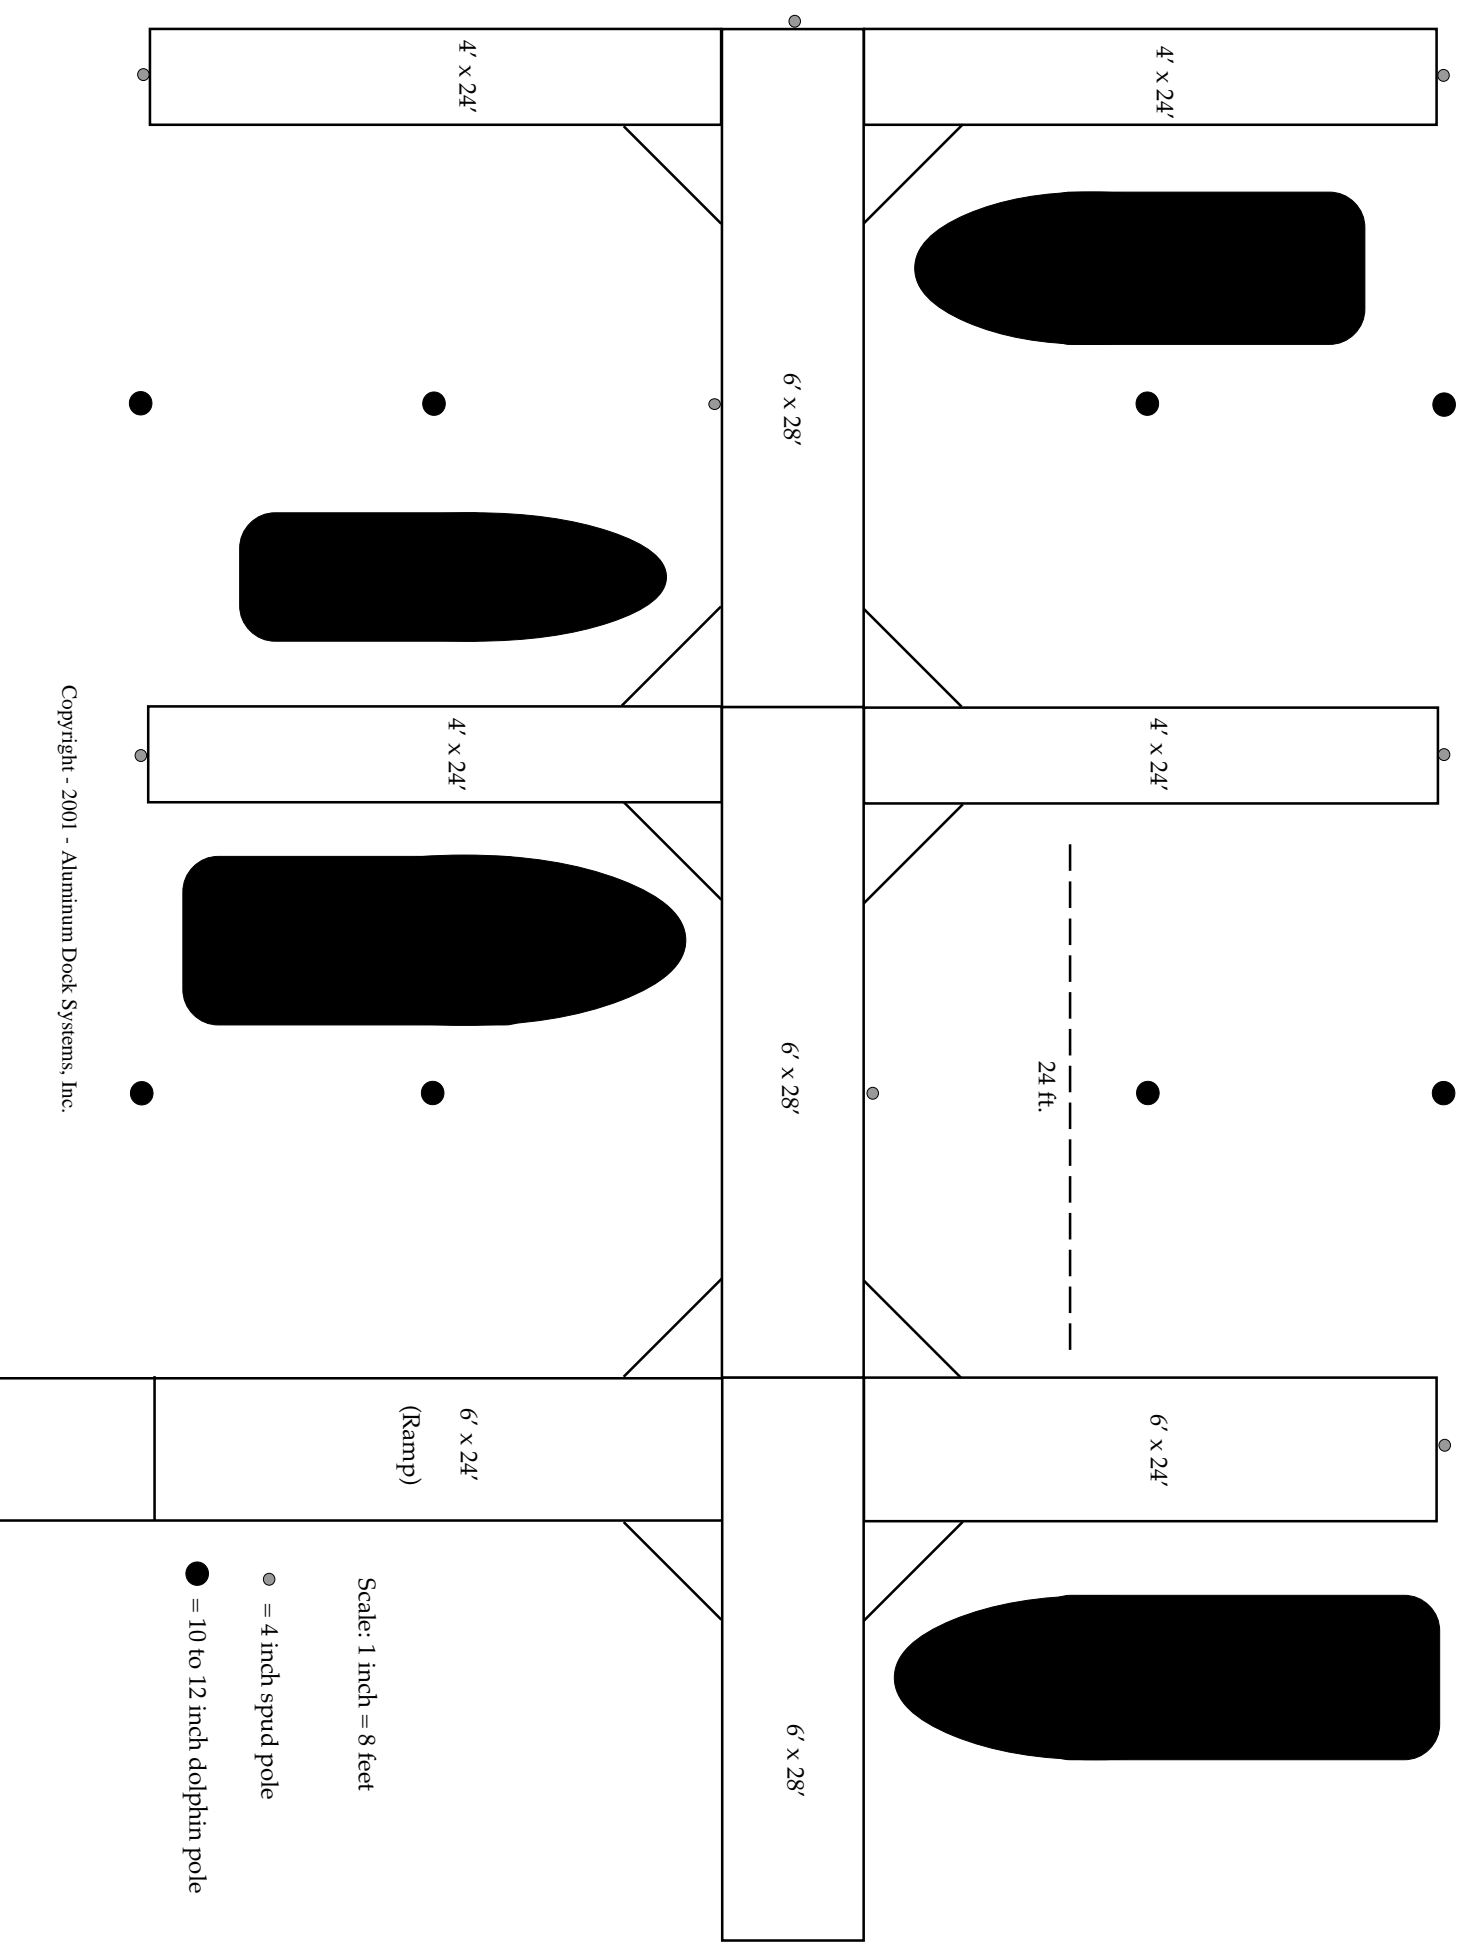

Excelsior Boat Mooring Dock
Close-up of 4 Slips and Ramp