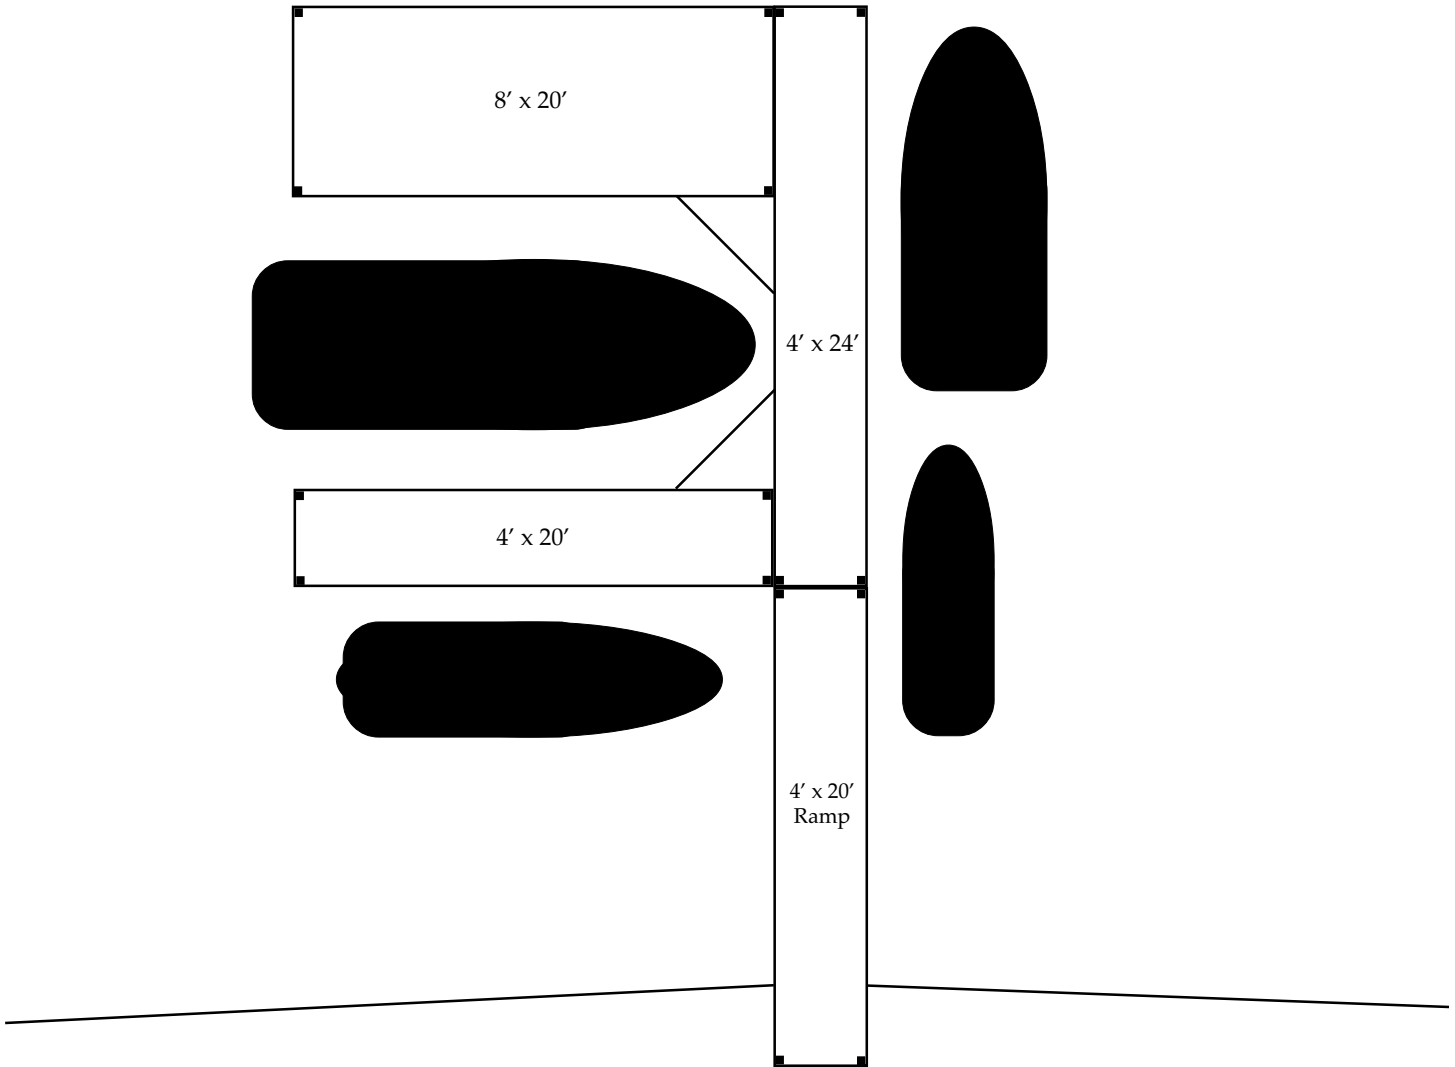

**Eco-Flote Dock #4**  
20 ft. (6-wide) with 30 ft. "T"  
and 16 ft. (4-wide) ramp

Scale: 1 inch = 4 feet

Eco-Flote Dock #5  
(6 - wide)  
40 ft. with 30 ft. "T"

Scale: 1 inch = 8 feet

**Eco-Flote Dock #6**  
20 ft. (6-wide) with 12 ft. "L"  
and 12 ft. (4-wide) ramp

Scale: 1 inch = 8 feet

**Eco-Flote Dock #10**  
**16' x 20' Mooring Platform with 16' Ramp**

4' x 16'  
Ramp

Scale: 1 inch = 4 feet

**Eco-Flote Dock #11**

**(4 - wide)**

**36 ft. with 16 ft. "L" and 16 ft. finger**

Scale: 1 inch = 4 feet

Eco-Flote Dock #12

40 ft. (4 - wide) with two 20 ft. fingers

**Eco-Flote Dock #13**

**Reverse "F"**

**44 foot ft. (4-wide) with 4 x 20 Finger and 8x 20 Platform**

Scale: 1 inch = 8 feet

**Eco-Flote Dock # 14**

**(6 -wide)**

**60 ft. with 46 ft. "T" and 20 ft. Finger**

Eco-Flote Dock #15  
10 Slip Marina Dock

**Eco-Flote Dock #16**  
**(8-wide)**  
**120 ft. Fishing Pier with 6-wide Ramp**