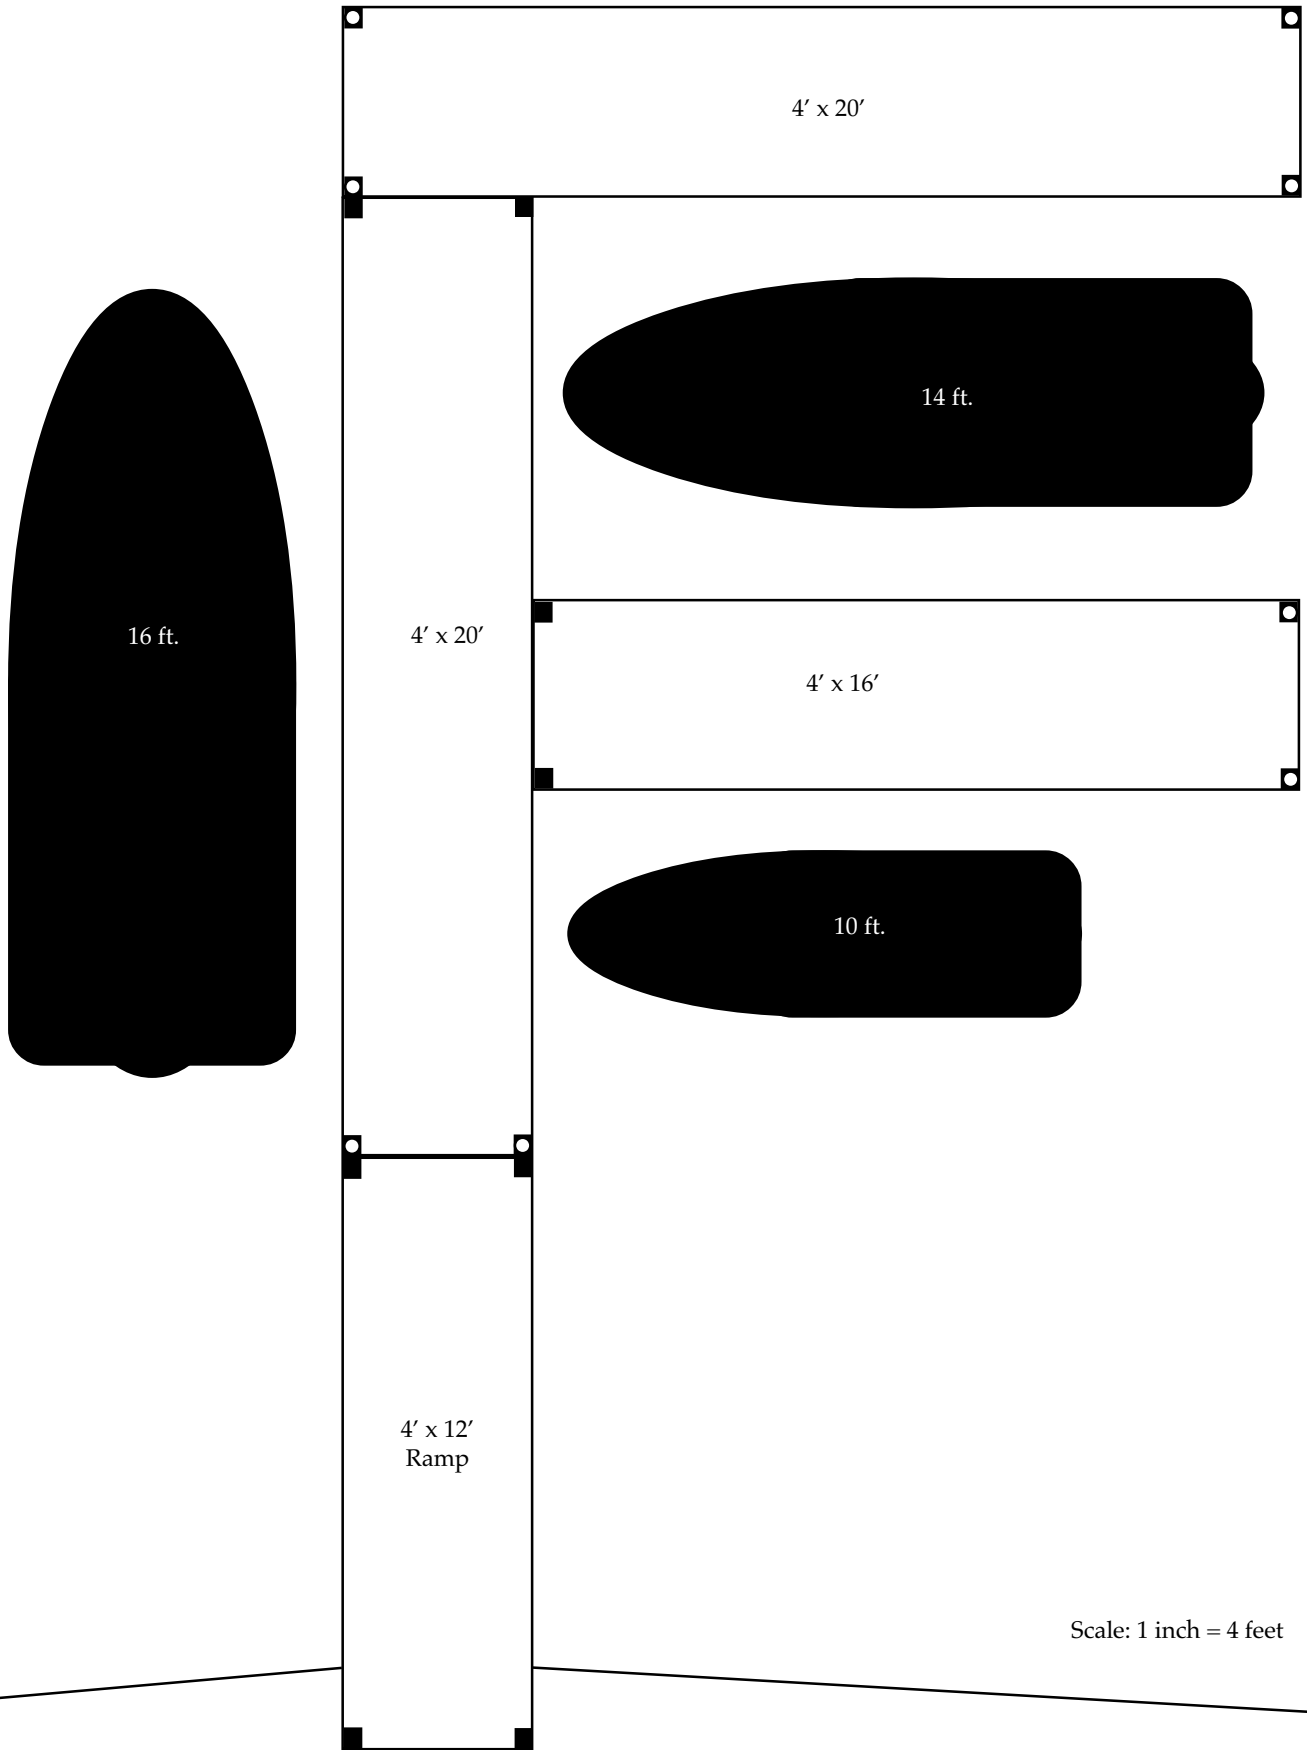

**Eco-Flote Dock #1**  
**(4 - wide)**  
**46 ft. with 20 ft. "T"**

**Eco-Flote Dock # 2**  
40 ft. (4 - wide) with 30 ft. "T"

Scale: 1 inch = 4 feet

Eco-Flote Dock #3

20 ft. (6-wide), 20 ft. "T" and 12 ft. (4-wide) Ramp

**Eco-Flote Dock #4**  
20 ft. (6-wide) with 30 ft. "T"  
and 16 ft. (4-wide) ramp

Scale: 1 inch = 4 feet

Eco-Flote Dock #5  
(6 - wide)  
40 ft. with 30 ft. "T"

Scale: 1 inch = 8 feet

**Eco-Flote Dock #6**  
20 ft. (6-wide) with 12 ft. "L"  
and 12 ft. (4-wide) ramp

Eco-Flote Dock #7

20 ft. (6-wide) with 20 ft. "L" and 12 ft. (4-wide) Ramp

Scale: 1 inch = 4 feet

**Eco-Flote Dock #8**  
**(4-wide)**  
**20 ft. "U" with 12 ft. Ramp**

Scale: 1 inch = 4 feet

**Eco-Flote Dock #9**  
**(6 -wide)**  
**28 ft. "U" with 20 ft. Ramp**

Scale: 1 inch = 8 feet

**Eco-Flote Dock #10**  
**16' x 20' Mooring Platform with 16' Ramp**

4' x 16'  
Ramp

Scale: 1 inch = 4 feet

**Eco-Flote Dock #11**

**(4 - wide)**

**36 ft. with 16 ft. "L" and 16 ft. finger**