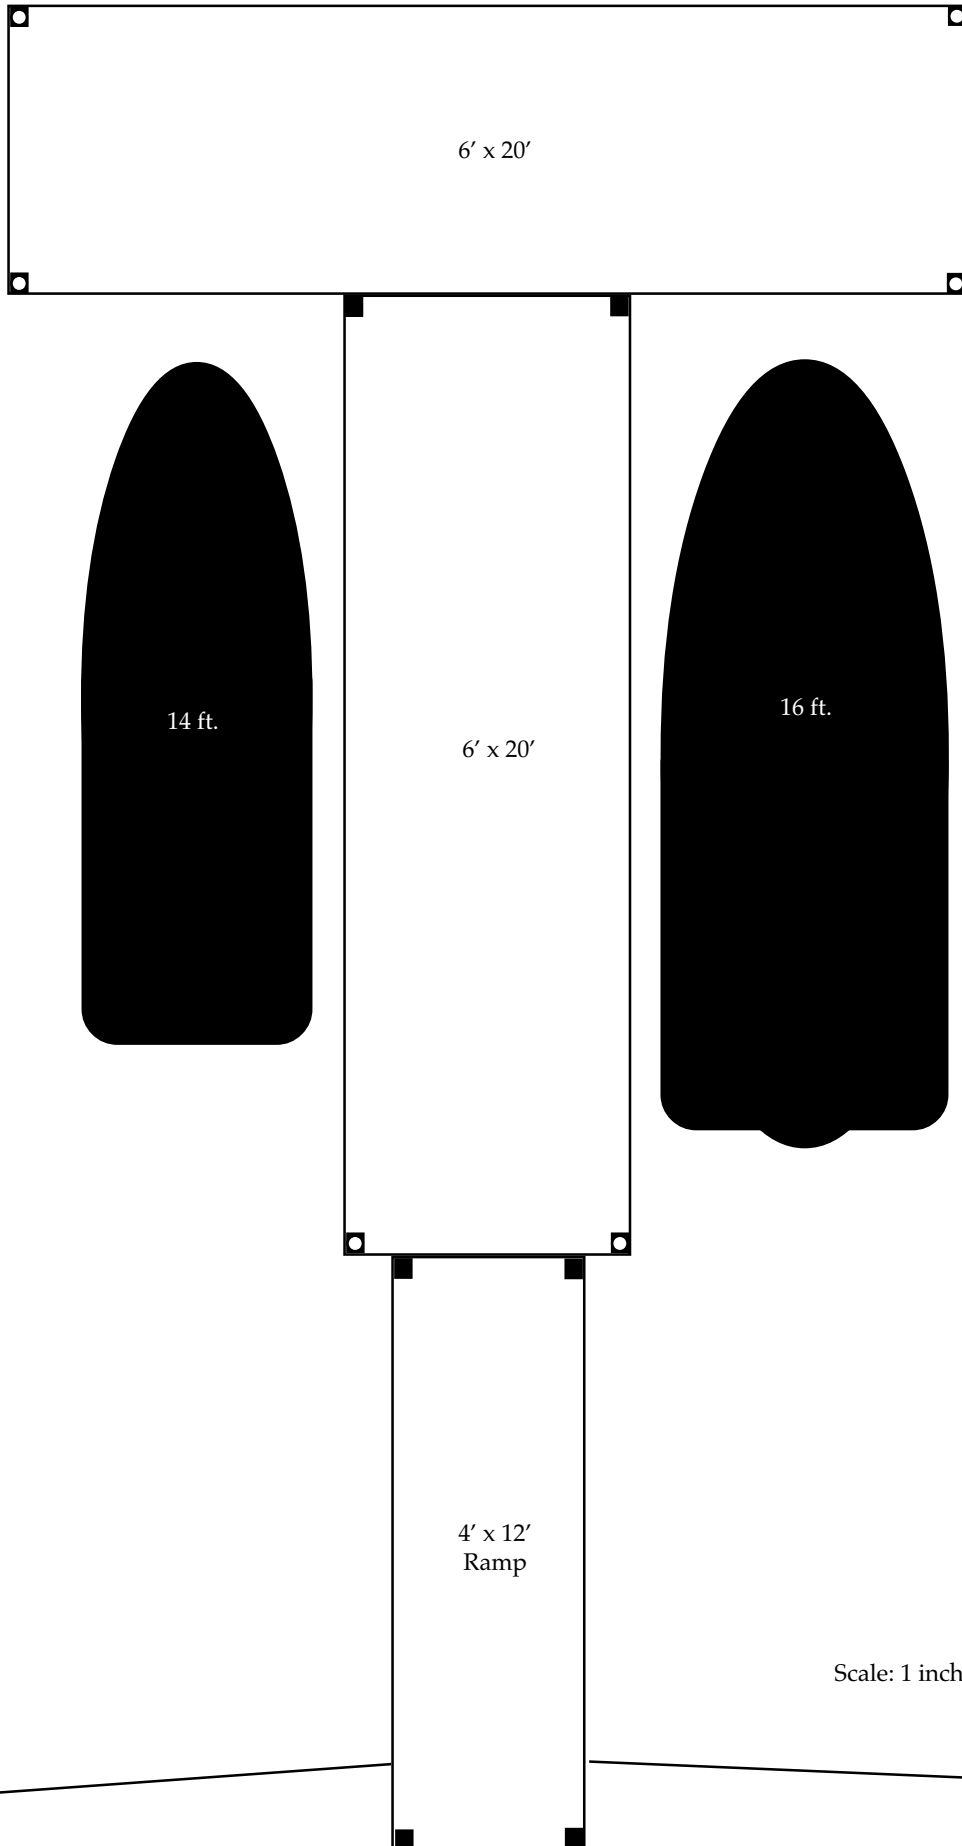

**Eco-Flote Dock #1**  
**(4 - wide)**  
**46 ft. with 20 ft. "T"**

**Eco-Flote Dock # 2**  
40 ft. (4 - wide) with 30 ft. "T"

Scale: 1 inch = 4 feet

Eco-Flote Dock #3

20 ft. (6-wide), 20 ft. "T" and 12 ft. (4-wide) Ramp

**Eco-Flote Dock #4**  
20 ft. (6-wide) with 30 ft. "T"  
and 16 ft. (4-wide) ramp

Scale: 1 inch = 4 feet

Eco-Flote Dock #5  
(6 - wide)  
40 ft. with 30 ft. "T"

Scale: 1 inch = 8 feet

**Eco-Flote Dock #6**  
20 ft. (6-wide) with 12 ft. "L"  
and 12 ft. (4-wide) ramp

Eco-Flote Dock #7

20 ft. (6-wide) with 20 ft. "L" and 12 ft. (4-wide) Ramp

Scale: 1 inch = 4 feet

**Eco-Flote Dock #8**  
**(4-wide)**  
**20 ft. "U" with 12 ft. Ramp**

Scale: 1 inch = 4 feet

**Eco-Flote Dock #9**  
**(6 -wide)**  
**28 ft. "U" with 20 ft. Ramp**

Scale: 1 inch = 4 feet

Eco-Flote Dock #12

40 ft. (4 - wide) with two 20 ft. fingers

**Eco-Flote Dock #13**

**Reverse "F"**

**44 foot ft. (4-wide) with 4 x 20 Finger and 8x 20 Platform**

Scale: 1 inch = 8 feet