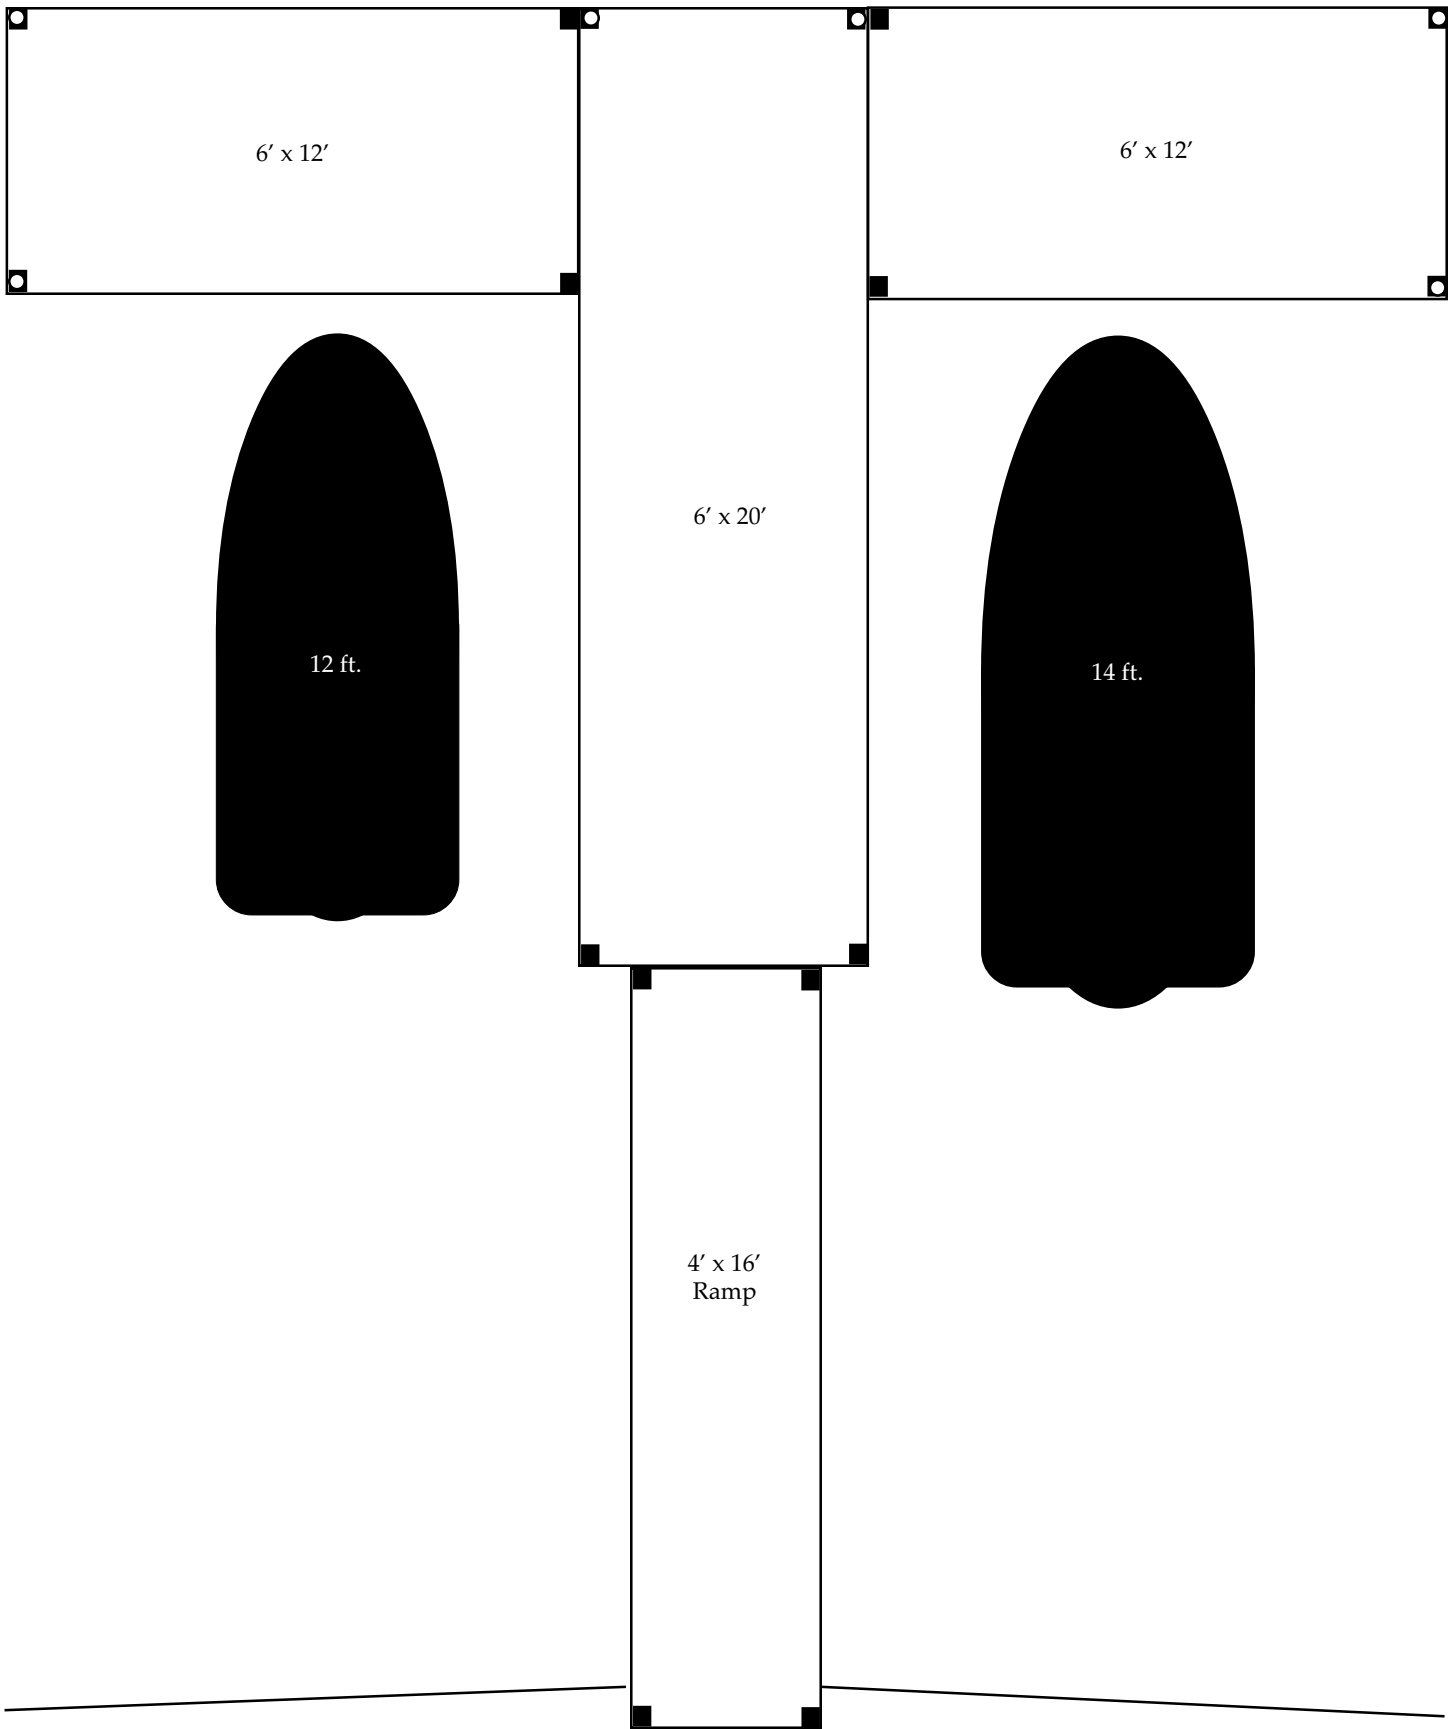

**Eco-Flote Dock #1**  
**(4 - wide)**  
**46 ft. with 20 ft. "T"**

**Eco-Flote Dock # 2**  
40 ft. (4 - wide) with 30 ft. "T"

Scale: 1 inch = 4 feet

Eco-Flote Dock #3

20 ft. (6-wide), 20 ft. "T" and 12 ft. (4-wide) Ramp

**Eco-Flote Dock #4**  
20 ft. (6-wide) with 30 ft. "T"  
and 16 ft. (4-wide) ramp

Scale: 1 inch = 4 feet

Eco-Flote Dock #5  
(6 - wide)  
40 ft. with 30 ft. "T"

Scale: 1 inch = 8 feet

**Eco-Flote Dock #6**  
20 ft. (6-wide) with 12 ft. "L"  
and 12 ft. (4-wide) ramp

Eco-Flote Dock #7

20 ft. (6-wide) with 20 ft. "L" and 12 ft. (4-wide) Ramp

Scale: 1 inch = 4 feet

**Eco-Flote Dock #8**  
**(4-wide)**  
**20 ft. "U" with 12 ft. Ramp**

Scale: 1 inch = 4 feet

**Eco-Flote Dock #9**  
**(6 -wide)**  
**28 ft. "U" with 20 ft. Ramp**

Scale: 1 inch = 4 feet

Eco-Flote Dock #12

40 ft. (4 - wide) with two 20 ft. fingers

**Eco-Flote Dock #13**

**Reverse "F"**

**44 foot ft. (4-wide) with 4 x 20 Finger and 8x 20 Platform**

Scale: 1 inch = 8 feet