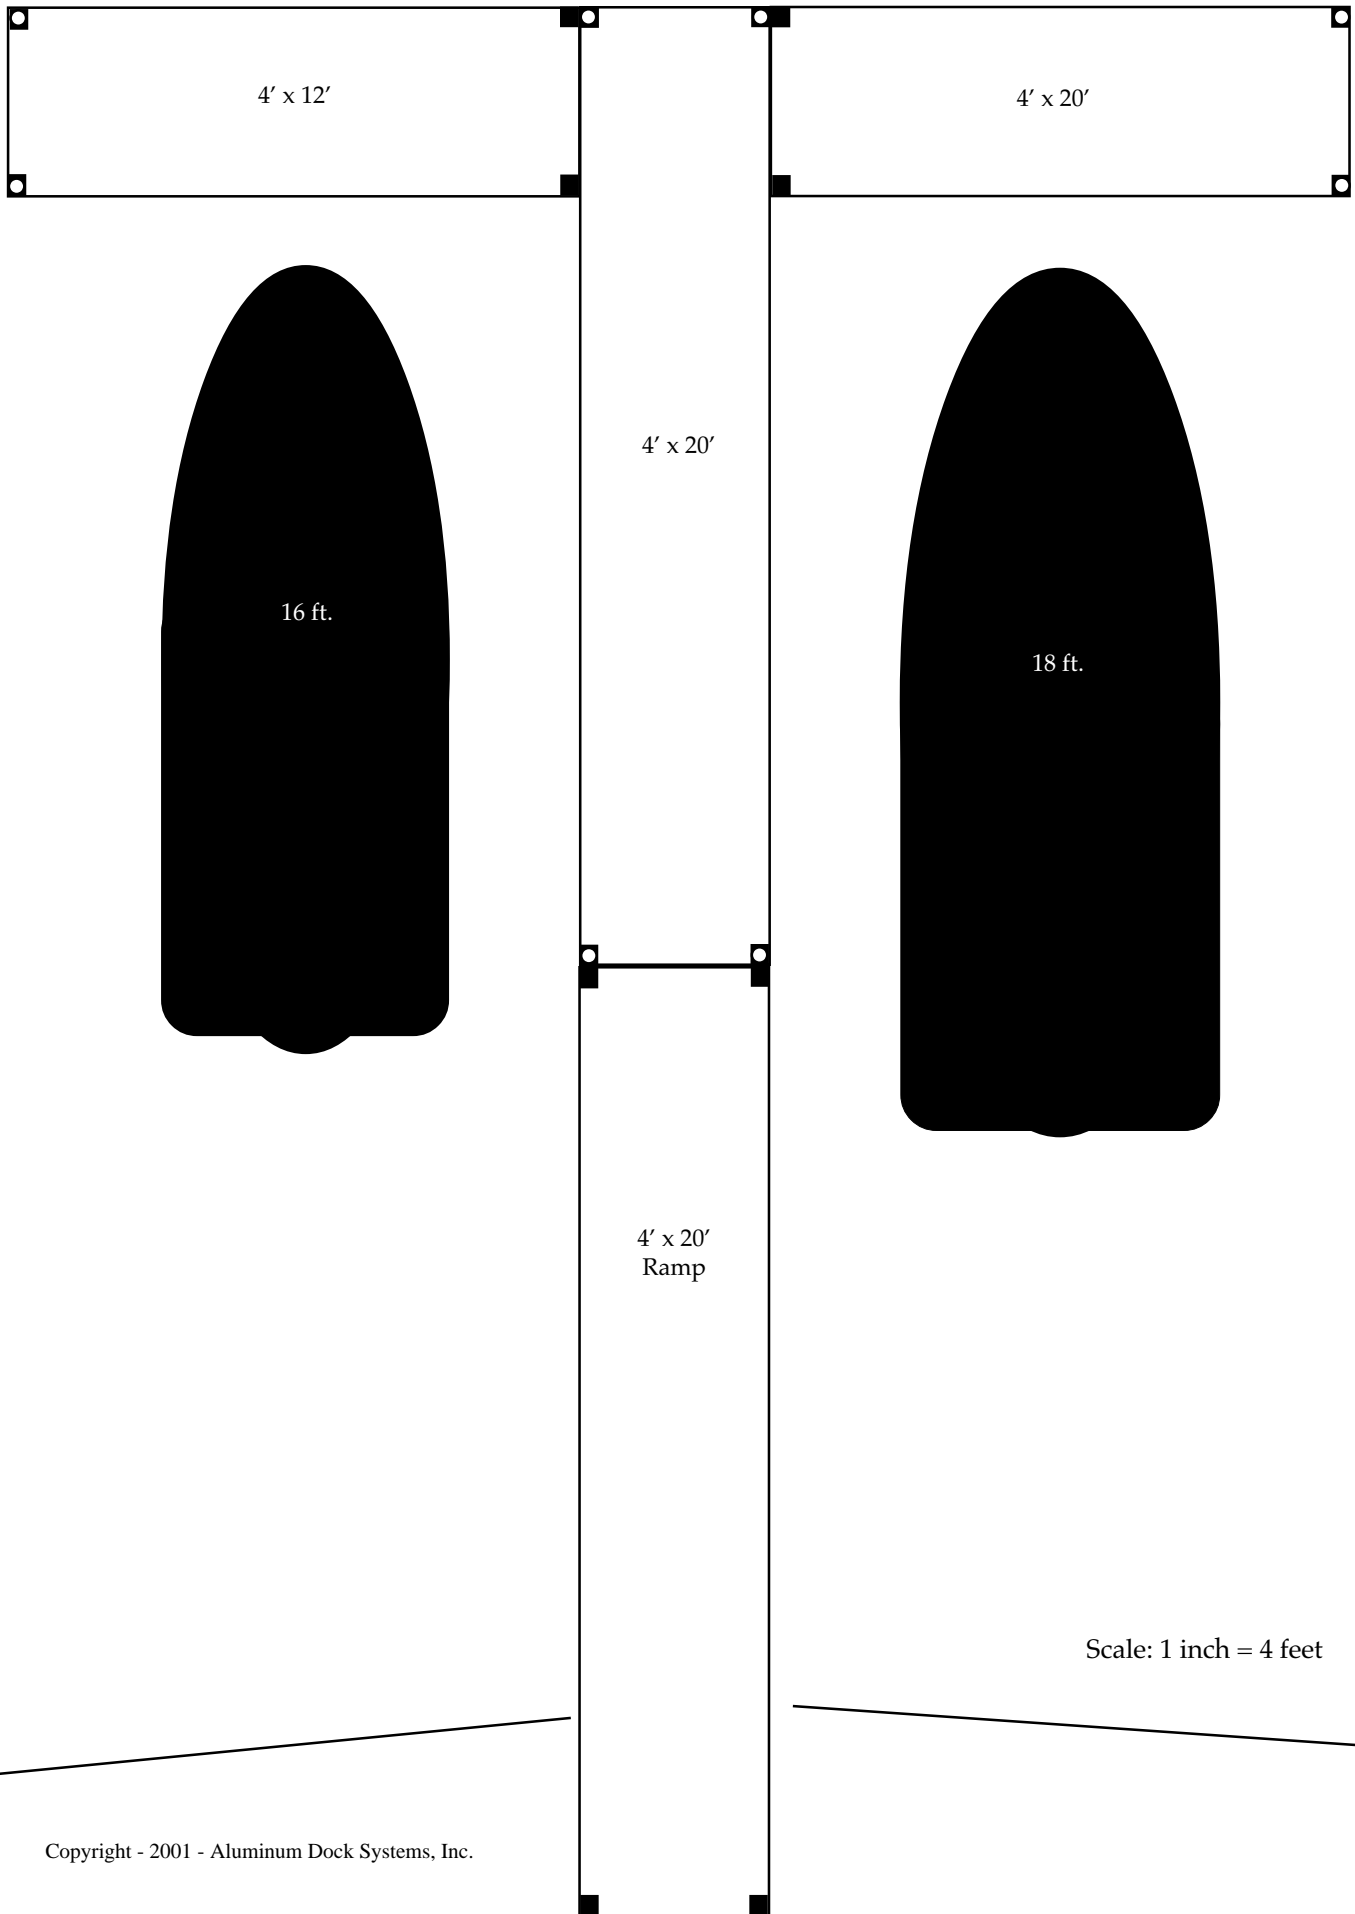

**Eco-Flote Dock #1**  
**(4 - wide)**  
**46 ft. with 20 ft. "T"**

**Eco-Flote Dock # 2**  
40 ft. (4 - wide) with 30 ft. "T"

Scale: 1 inch = 4 feet

Eco-Flote Dock #3

20 ft. (6-wide), 20 ft. "T" and 12 ft. (4-wide) Ramp

**Eco-Flote Dock #4**  
20 ft. (6-wide) with 30 ft. "T"  
and 16 ft. (4-wide) ramp

Scale: 1 inch = 4 feet

Eco-Flote Dock #5  
(6 - wide)  
40 ft. with 30 ft. "T"

Scale: 1 inch = 8 feet

**Eco-Flote Dock #6**  
20 ft. (6-wide) with 12 ft. "L"  
and 12 ft. (4-wide) ramp

Eco-Flote Dock #7

20 ft. (6-wide) with 20 ft. "L" and 12 ft. (4-wide) Ramp

Scale: 1 inch = 4 feet

**Eco-Flote Dock #8**  
**(4-wide)**  
**20 ft. "U" with 12 ft. Ramp**

Scale: 1 inch = 4 feet

**Eco-Flote Dock #9**  
**(6 -wide)**  
**28 ft. "U" with 20 ft. Ramp**

Scale: 1 inch = 4 feet

Eco-Flote Dock #12

40 ft. (4 - wide) with two 20 ft. fingers

**Eco-Flote Dock #13**

**Reverse "F"**

**44 foot ft. (4-wide) with 4 x 20 Finger and 8x 20 Platform**

Scale: 1 inch = 8 feet