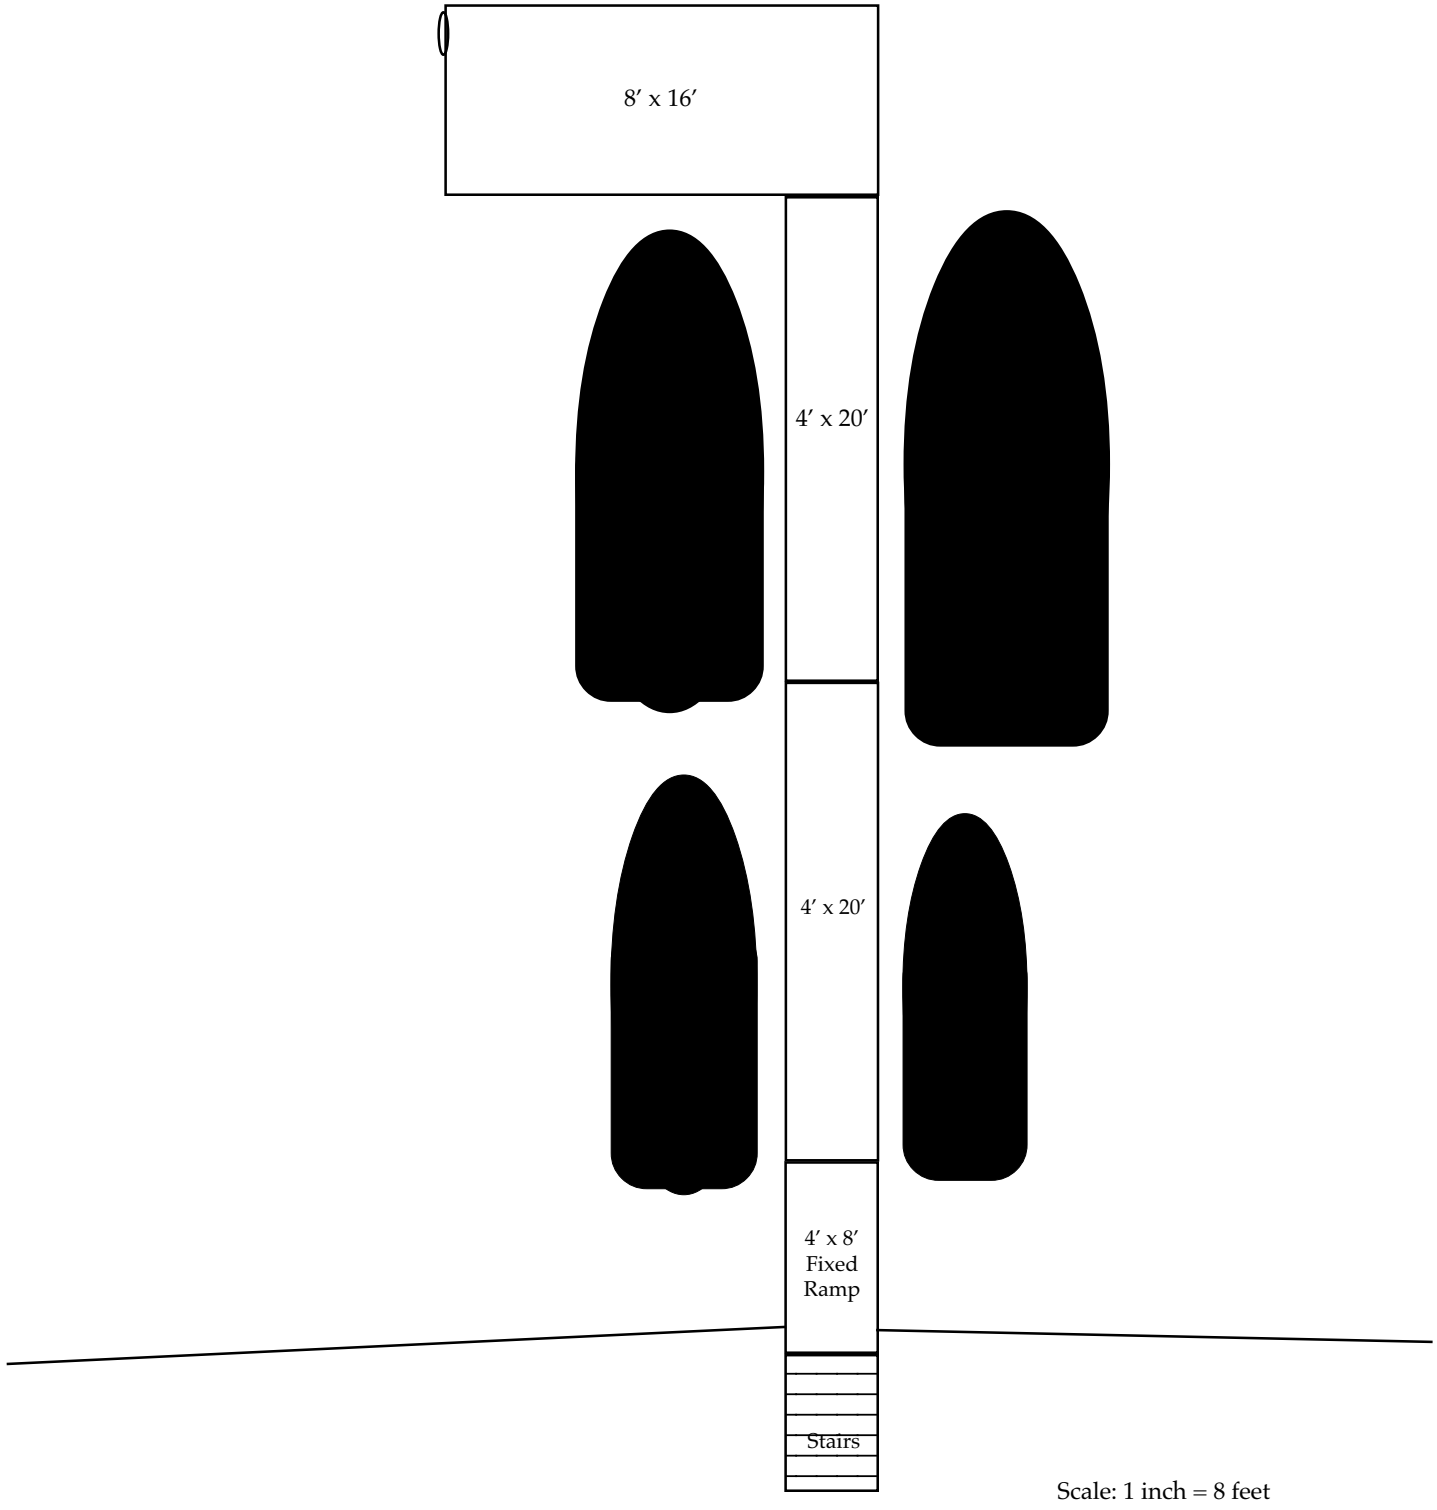

Eco-Flote Dock
Backes Family - Big Island

Scale: 1 inch = 8 feet