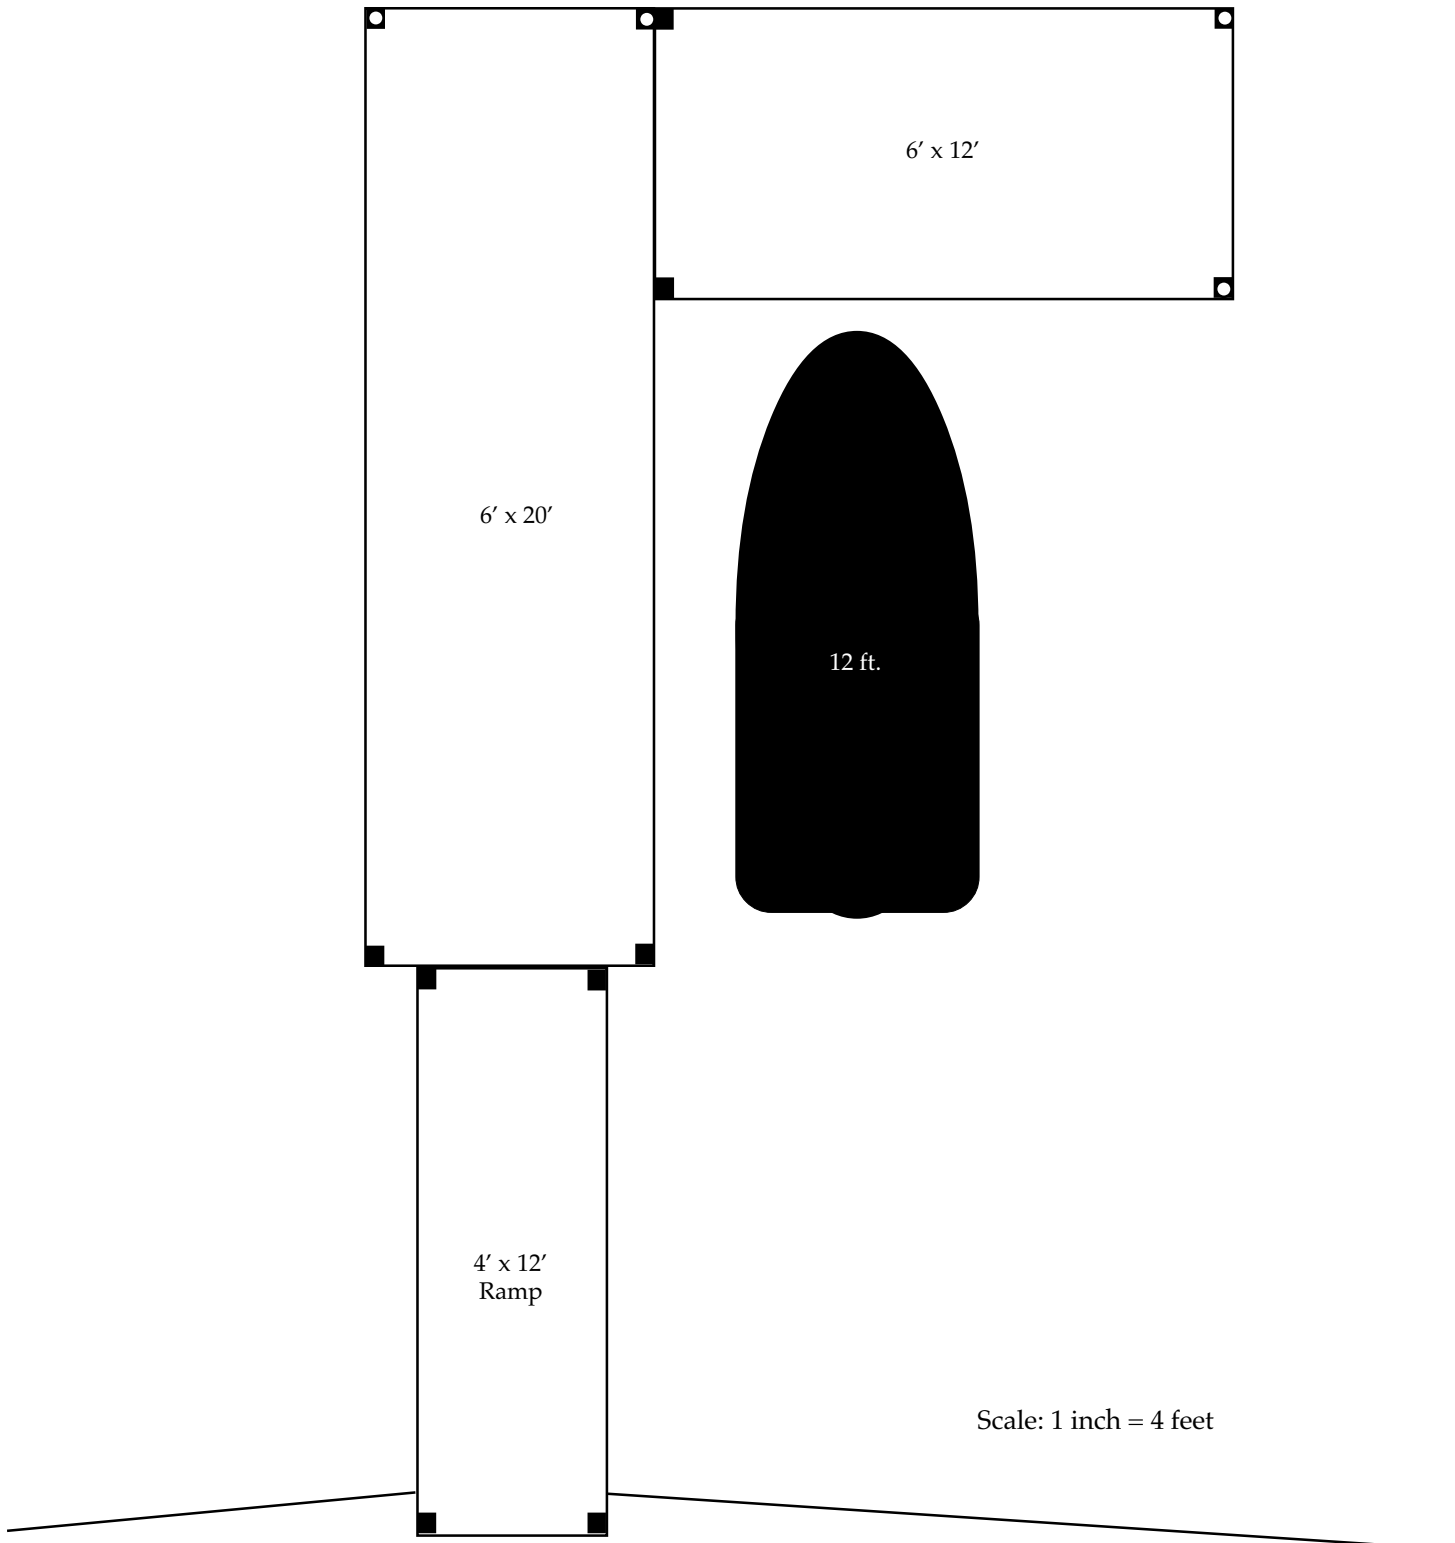

**Eco-Flote Dock #1**  
**(4 - wide)**  
**46 ft. with 20 ft. "T"**

**Eco-Flote Dock # 2**  
40 ft. (4 - wide) with 30 ft. "T"

Scale: 1 inch = 4 feet

Eco-Flote Dock #3

20 ft. (6-wide), 20 ft. "T" and 12 ft. (4-wide) Ramp

**Eco-Flote Dock #4**  
20 ft. (6-wide) with 30 ft. "T"  
and 16 ft. (4-wide) ramp

Scale: 1 inch = 4 feet

Eco-Flote Dock #5  
(6 - wide)  
40 ft. with 30 ft. "T"

Scale: 1 inch = 8 feet

**Eco-Flote Dock #6**  
20 ft. (6-wide) with 12 ft. "L"  
and 12 ft. (4-wide) ramp

Eco-Flote Dock #7

20 ft. (6-wide) with 20 ft. "L" and 12 ft. (4-wide) Ramp

Scale: 1 inch = 4 feet

**Eco-Flote Dock #8**  
**(4-wide)**  
**20 ft. "U" with 12 ft. Ramp**

Scale: 1 inch = 4 feet

**Eco-Flote Dock #9**  
**(6 -wide)**  
**28 ft. "U" with 20 ft. Ramp**

Scale: 1 inch = 4 feet

Eco-Flote Dock #12

40 ft. (4 - wide) with two 20 ft. fingers

**Eco-Flote Dock #13**

**Reverse "F"**

**44 foot ft. (4-wide) with 4 x 20 Finger and 8x 20 Platform**

Scale: 1 inch = 8 feet