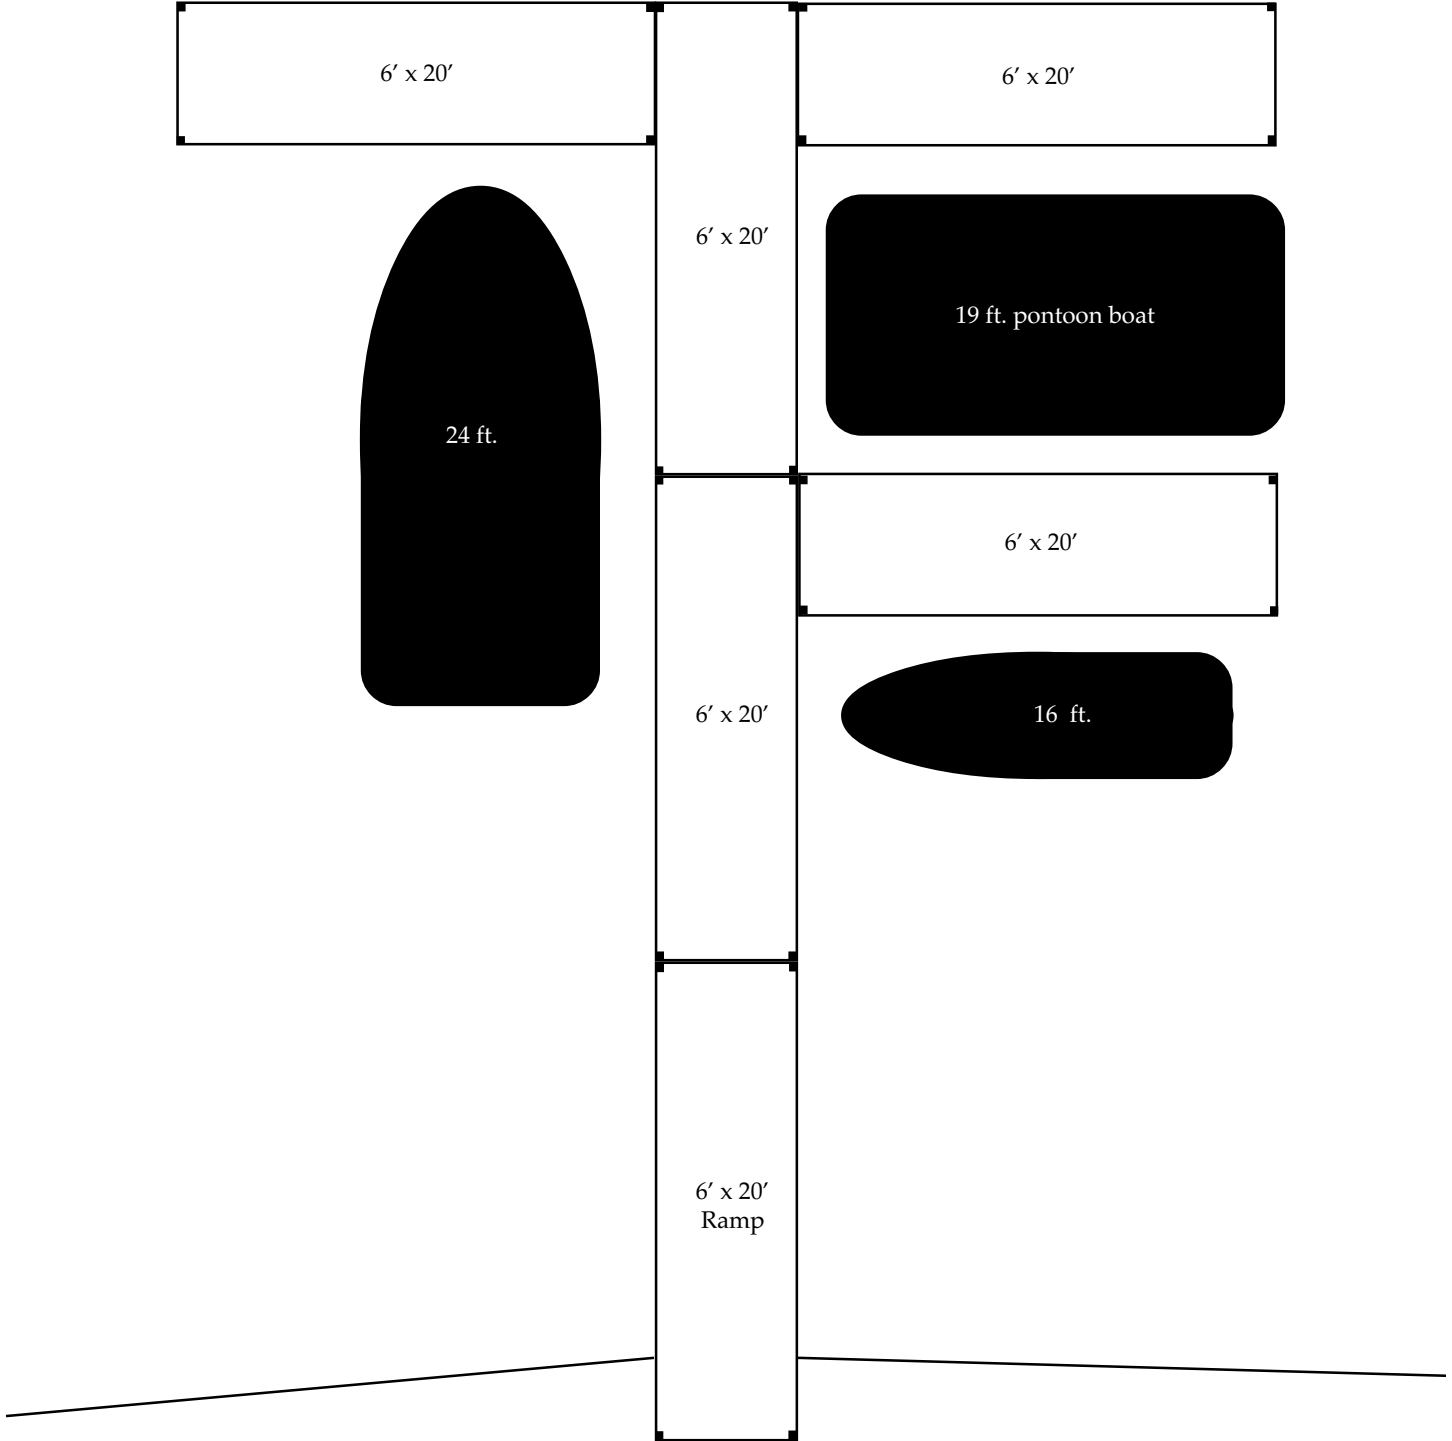

Eco-Flote Dock #7

20 ft. (6-wide) with 20 ft. "L" and 12 ft. (4-wide) Ramp

Scale: 1 inch = 4 feet

**Eco-Flote Dock #8**  
**(4-wide)**  
**20 ft. "U" with 12 ft. Ramp**

Scale: 1 inch = 4 feet

**Eco-Flote Dock #9**  
**(6 -wide)**  
**28 ft. "U" with 20 ft. Ramp**

Scale: 1 inch = 8 feet

**Eco-Flote Dock #10**  
**16' x 20' Mooring Platform with 16' Ramp**

4' x 16'  
Ramp

Scale: 1 inch = 4 feet

**Eco-Flote Dock #11**

**(4 - wide)**

**36 ft. with 16 ft. "L" and 16 ft. finger**

Scale: 1 inch = 4 feet

Eco-Flote Dock #12

40 ft. (4 - wide) with two 20 ft. fingers

**Eco-Flote Dock #13**

**Reverse "F"**

**44 foot ft. (4-wide) with 4 x 20 Finger and 8x 20 Platform**

Scale: 1 inch = 8 feet

**Eco-Flote Dock # 14**

**(6 -wide)**

**60 ft. with 46 ft. "T" and 20 ft. Finger**

Eco-Flote Dock #15  
10 Slip Marina Dock

**Eco-Flote Dock #16**  
**(8-wide)**  
**120 ft. Fishing Pier with 6-wide Ramp**