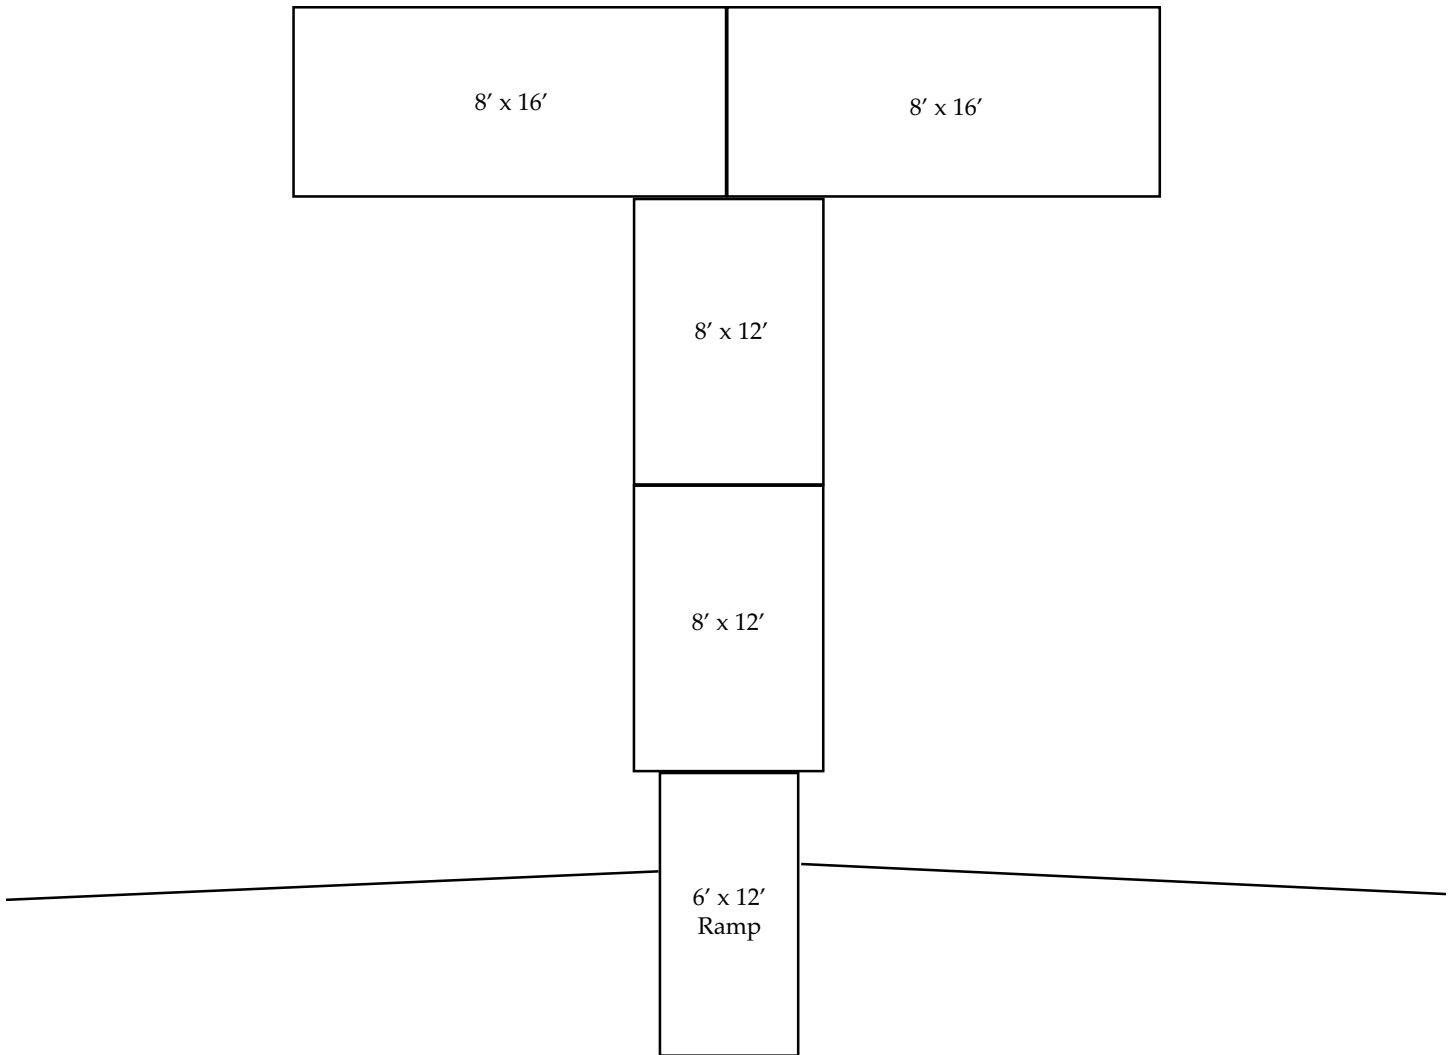

Eco-Flote Dock
Ramsey County
Tamarack Nature Center

Scale: 1 inch = 8 feet