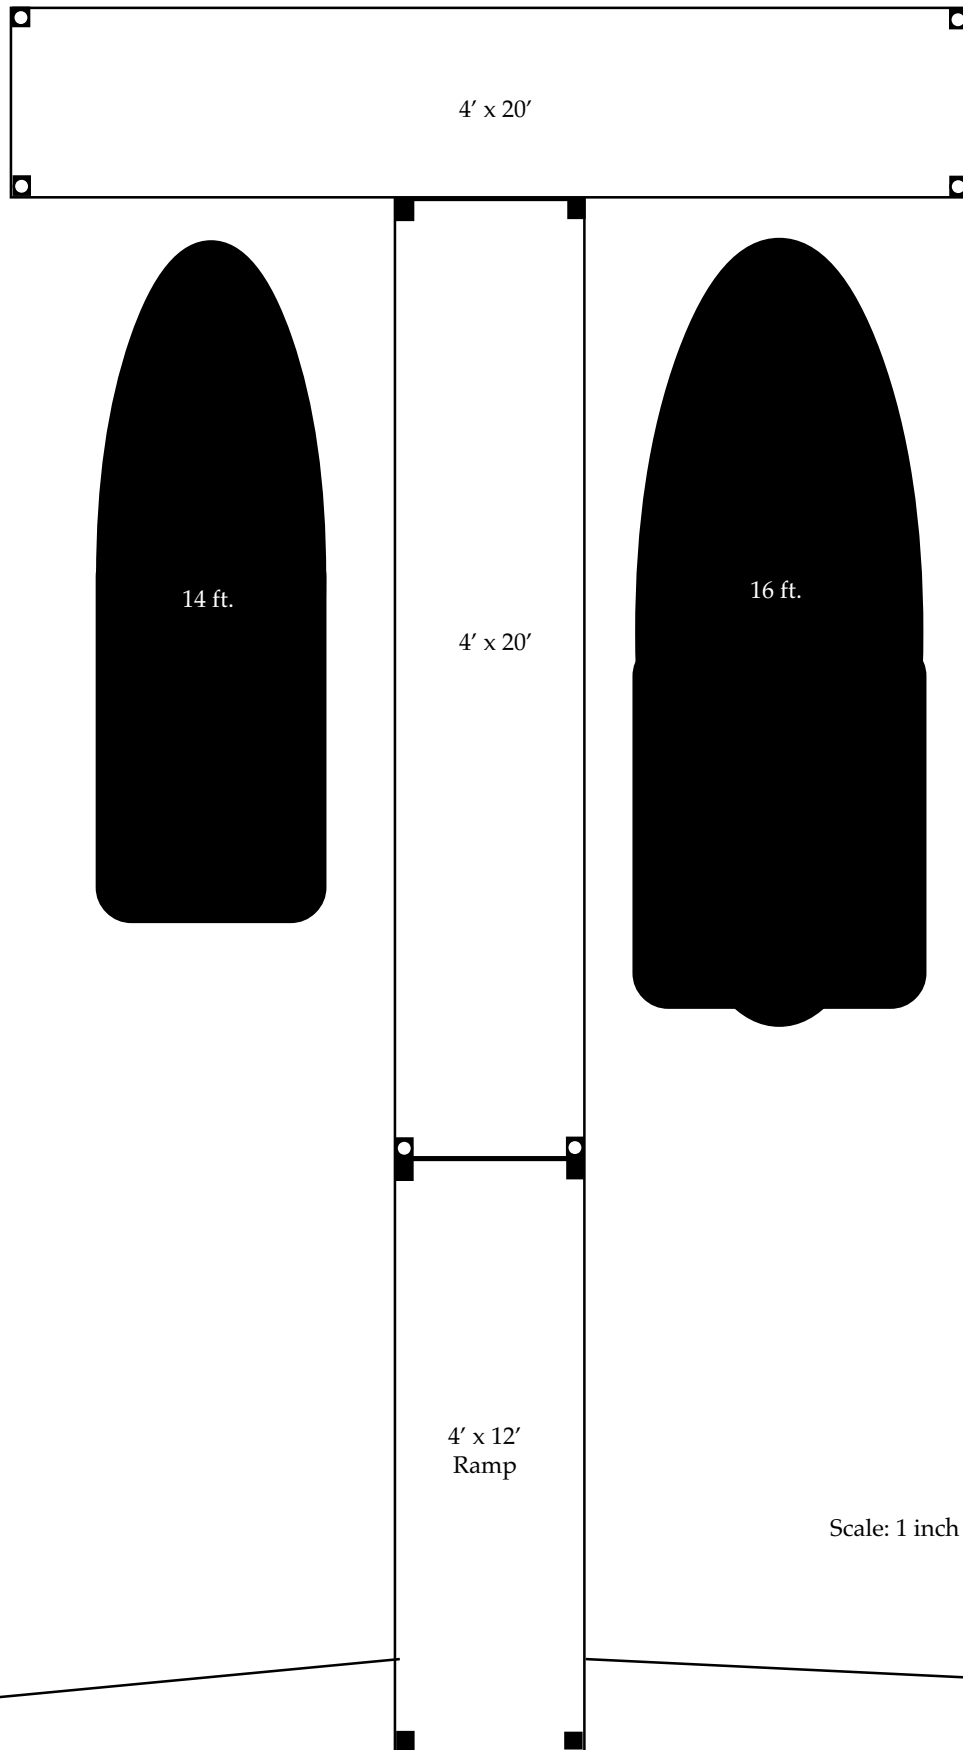

**Eco-Flote Dock #1**  
**(4 - wide)**  
**46 ft. with 20 ft. "T"**

**Eco-Flote Dock # 2**  
40 ft. (4 - wide) with 30 ft. "T"

Scale: 1 inch = 4 feet

Eco-Flote Dock #3

20 ft. (6-wide), 20 ft. "T" and 12 ft. (4-wide) Ramp

**Eco-Flote Dock #4**  
20 ft. (6-wide) with 30 ft. "T"  
and 16 ft. (4-wide) ramp

Scale: 1 inch = 4 feet

Eco-Flote Dock #5  
(6 - wide)  
40 ft. with 30 ft. "T"

Scale: 1 inch = 8 feet

**Eco-Flote Dock #6**  
20 ft. (6-wide) with 12 ft. "L"  
and 12 ft. (4-wide) ramp

Eco-Flote Dock #7

20 ft. (6-wide) with 20 ft. "L" and 12 ft. (4-wide) Ramp

Scale: 1 inch = 4 feet

**Eco-Flote Dock #8**  
**(4-wide)**  
**20 ft. "U" with 12 ft. Ramp**

Scale: 1 inch = 4 feet

**Eco-Flote Dock #9**  
**(6 -wide)**  
**28 ft. "U" with 20 ft. Ramp**

Scale: 1 inch = 4 feet

Eco-Flote Dock #12

40 ft. (4 - wide) with two 20 ft. fingers

**Eco-Flote Dock #13**

**Reverse "F"**

**44 foot ft. (4-wide) with 4 x 20 Finger and 8x 20 Platform**

Scale: 1 inch = 8 feet