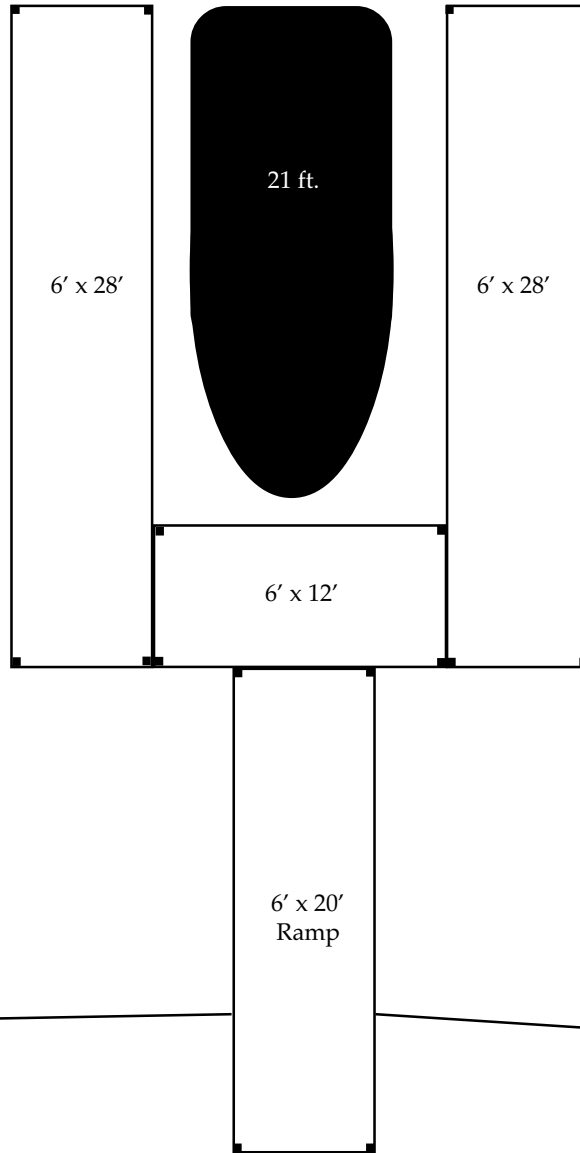

**Eco-Flote Dock #1**  
**(4 - wide)**  
**46 ft. with 20 ft. "T"**

**Eco-Flote Dock # 2**  
40 ft. (4 - wide) with 30 ft. "T"

Scale: 1 inch = 4 feet

Eco-Flote Dock #3

20 ft. (6-wide), 20 ft. "T" and 12 ft. (4-wide) Ramp

**Eco-Flote Dock #4**  
20 ft. (6-wide) with 30 ft. "T"  
and 16 ft. (4-wide) ramp

Scale: 1 inch = 4 feet

Eco-Flote Dock #5  
(6 - wide)  
40 ft. with 30 ft. "T"

Scale: 1 inch = 8 feet

**Eco-Flote Dock #6**  
20 ft. (6-wide) with 12 ft. "L"  
and 12 ft. (4-wide) ramp

Eco-Flote Dock #7

20 ft. (6-wide) with 20 ft. "L" and 12 ft. (4-wide) Ramp

Scale: 1 inch = 4 feet

**Eco-Flote Dock #8**  
**(4-wide)**  
**20 ft. "U" with 12 ft. Ramp**

Scale: 1 inch = 4 feet

**Eco-Flote Dock #9**  
**(6 -wide)**  
**28 ft. "U" with 20 ft. Ramp**

Scale: 1 inch = 8 feet

**Eco-Flote Dock #10**  
**16' x 20' Mooring Platform with 16' Ramp**

4' x 16'  
Ramp

Scale: 1 inch = 4 feet

**Eco-Flote Dock #11**

**(4 - wide)**

**36 ft. with 16 ft. "L" and 16 ft. finger**